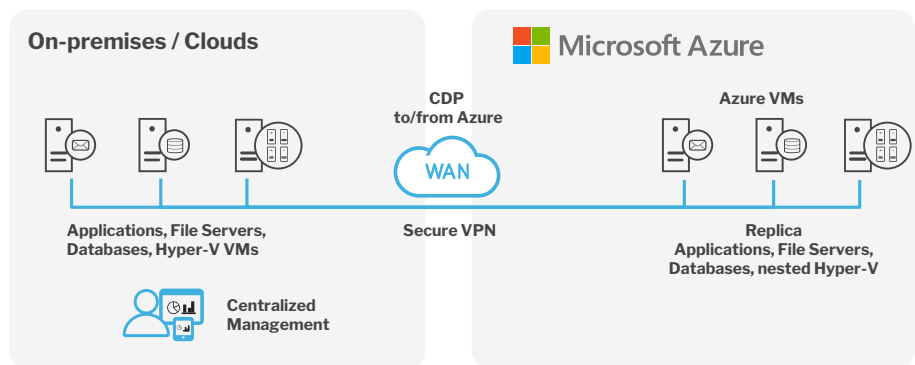

## Implement Quick Disaster Recovery

Diminish risk of downtime of your on-premises and cloud systems with Azure and:

- Maintain a copy of business-critical systems in Azure with Virtual Standby
- Start production systems directly out of backup storage with Instant VM
- Recover secondary systems directly to Azure
- Dramatically reduce RTOs and RPOs, while validating availability with built-in automatic, non-disruptive testing
- Access your DR infrastructure in Azure from anywhere in the world

## Make Your Mission-Critical Systems Highly Available

Get proven high availability of your mission-critical systems and data with automated failover to Azure for:

- Applications Microsoft Exchange, SQL Server, IIS, SharePoint
- Oracle Database: Windows, Linux, UNIX, Solaris
- Hyper-V VMs: Windows, Linux
- File Servers: Windows, Linux, UNIX, Solaris