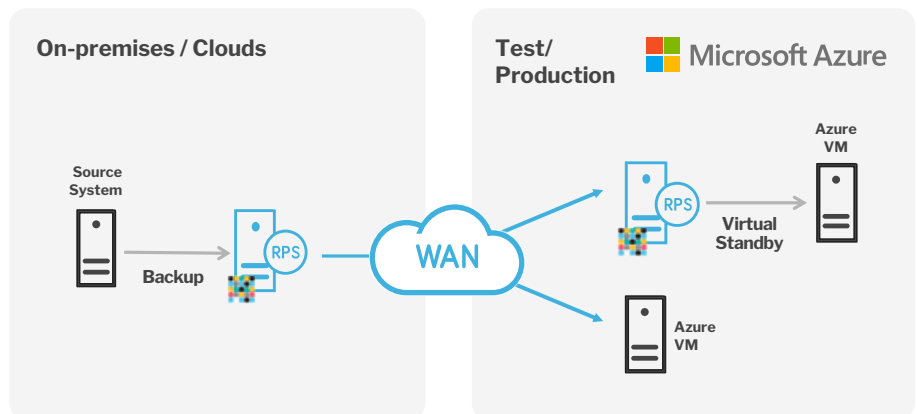

Easily Migrate Your Infrastructure

Reap the benefits and innovation of the cloud while safely migrating your on-premises and remote workloads to Azure:

- Test your migration plan with Instant VM
- Migrate production systems with minimum downtime using Virtual Standby
- Move secondary systems by recovering them in Azure
- Continue protecting data and systems before, during, and after migration
- Transition from other clouds as easily as from on-premises