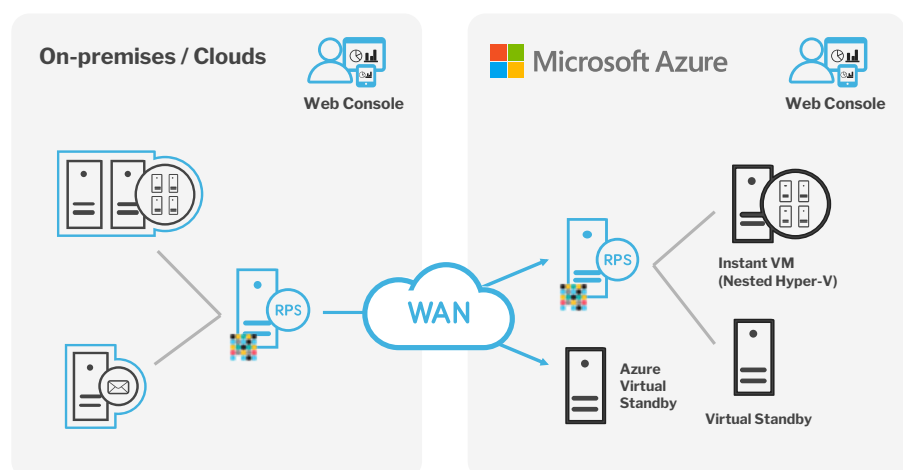

## Reliably Back up Your Data and Applications

Arcserve makes it easy to protect your on-premises and cloud applications with hyper-efficient, at-source deduplication and WAN optimization. Deploy an RPS server in Azure and protect:

- Cloud Amazon EC2 instances and Microsoft Azure VMs
- Office 365 email and SharePoint instances
- Physical Windows and Linux servers
- Virtual VMware vSphere and Microsoft Hyper-V
- Microsoft Exchange, SQL Server, IIS, SharePoint, Active Directory
- Oracle Database, PostgreSQL and other applications

## Implement Quick Disaster Recovery

Diminish risk of downtime of your on-premises and cloud systems with Azure and:

- Maintain a copy of business-critical systems in Azure with Virtual Standby
- Start production systems directly out of backup storage with Instant VM
- Recover secondary systems directly to Azure
- Dramatically reduce RTOs and RPOs, while validating availability with built-in automatic, non-disruptive testing
- Access your DR infrastructure in Azure from anywhere in the world