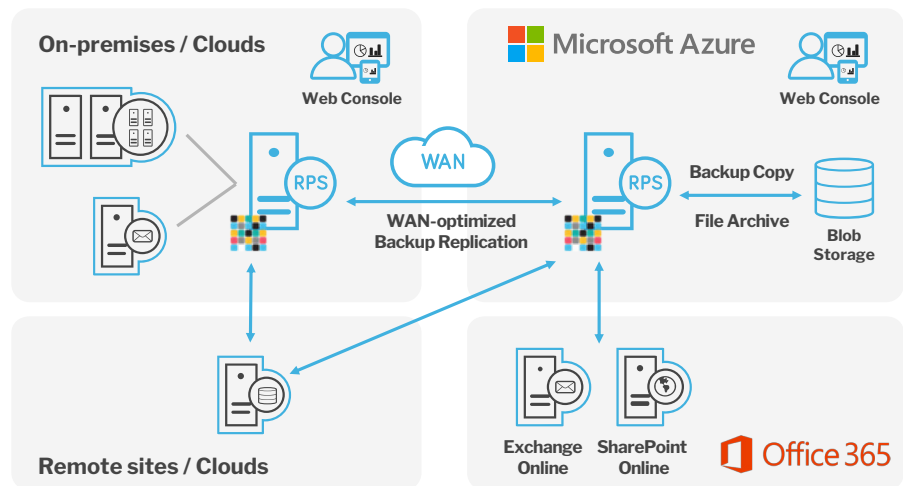

# Arcserve Data Protection for Microsoft Azure®

Streamlined business continuity solutions safeguarding cloud transformation of your IT

Deeply integrated with Microsoft Azure, Arcserve data protection help you back up on-premises and cloud resources to deduplicated storage in Azure, quickly recover applications and systems in Azure after a disaster, migrate your systems and applications to Azure, and implement high availability for your mission-critical systems with automatic failover to Azure.

## **With our comprehensive solutions for Azure, you will:**

- **Prevent** data loss from on-premises and cloud-based applications, with deduplicated backup and quick disaster recovery
- **Reduce** RTOs and RPOs to just minutes or seconds with Virtual Standby and Instant VM in Azure
- **Ensure** safe and seamless migration of existing workloads to Azure with end-to-end AES-256 encryption
- **Assure** high availability of your mission-critical applications with automatic failover to Azure
- **Strengthen** compliance with GDPR, FINRA, FOIA, SOX, PCI DSS and other regulations, archiving emails to Azure
- **Eliminate** complexity and reduce IT efforts by up to 50% with a unified web-based user interface

## Reliably Back up Your Data and Applications

Arcserve makes it easy to protect your on-premises and cloud applications with hyper-efficient, at-source deduplication and WAN optimization. Deploy an RPS server in Azure and protect:

## Implement Quick Disaster Recovery

Diminish risk of downtime of your on-premises and cloud systems with Azure and:

- Maintain a copy of business-critical systems in Azure with Virtual Standby
- Start production systems directly out of backup storage with Instant VM
- Recover secondary systems directly to Azure
- Dramatically reduce RTOs and RPOs, while validating availability with built-in automatic, non-disruptive testing
- Access your DR infrastructure in Azure from anywhere in the world