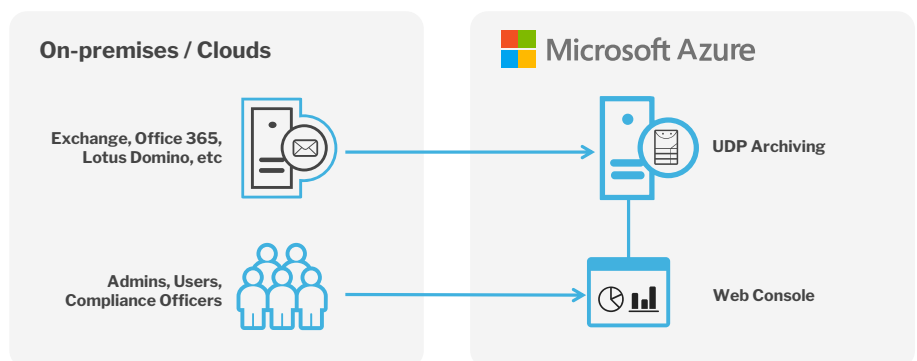

Archive your Emails

Strengthen your corporate and regulatory compliance by archiving emails as unalterable records in Azure from:

- Office 365 Exchange Online
- On-premises Microsoft Exchange
- Google G-Suite
- Lotus Domino
- Zimbra, Kerio, Sendmail, Postfix, and more